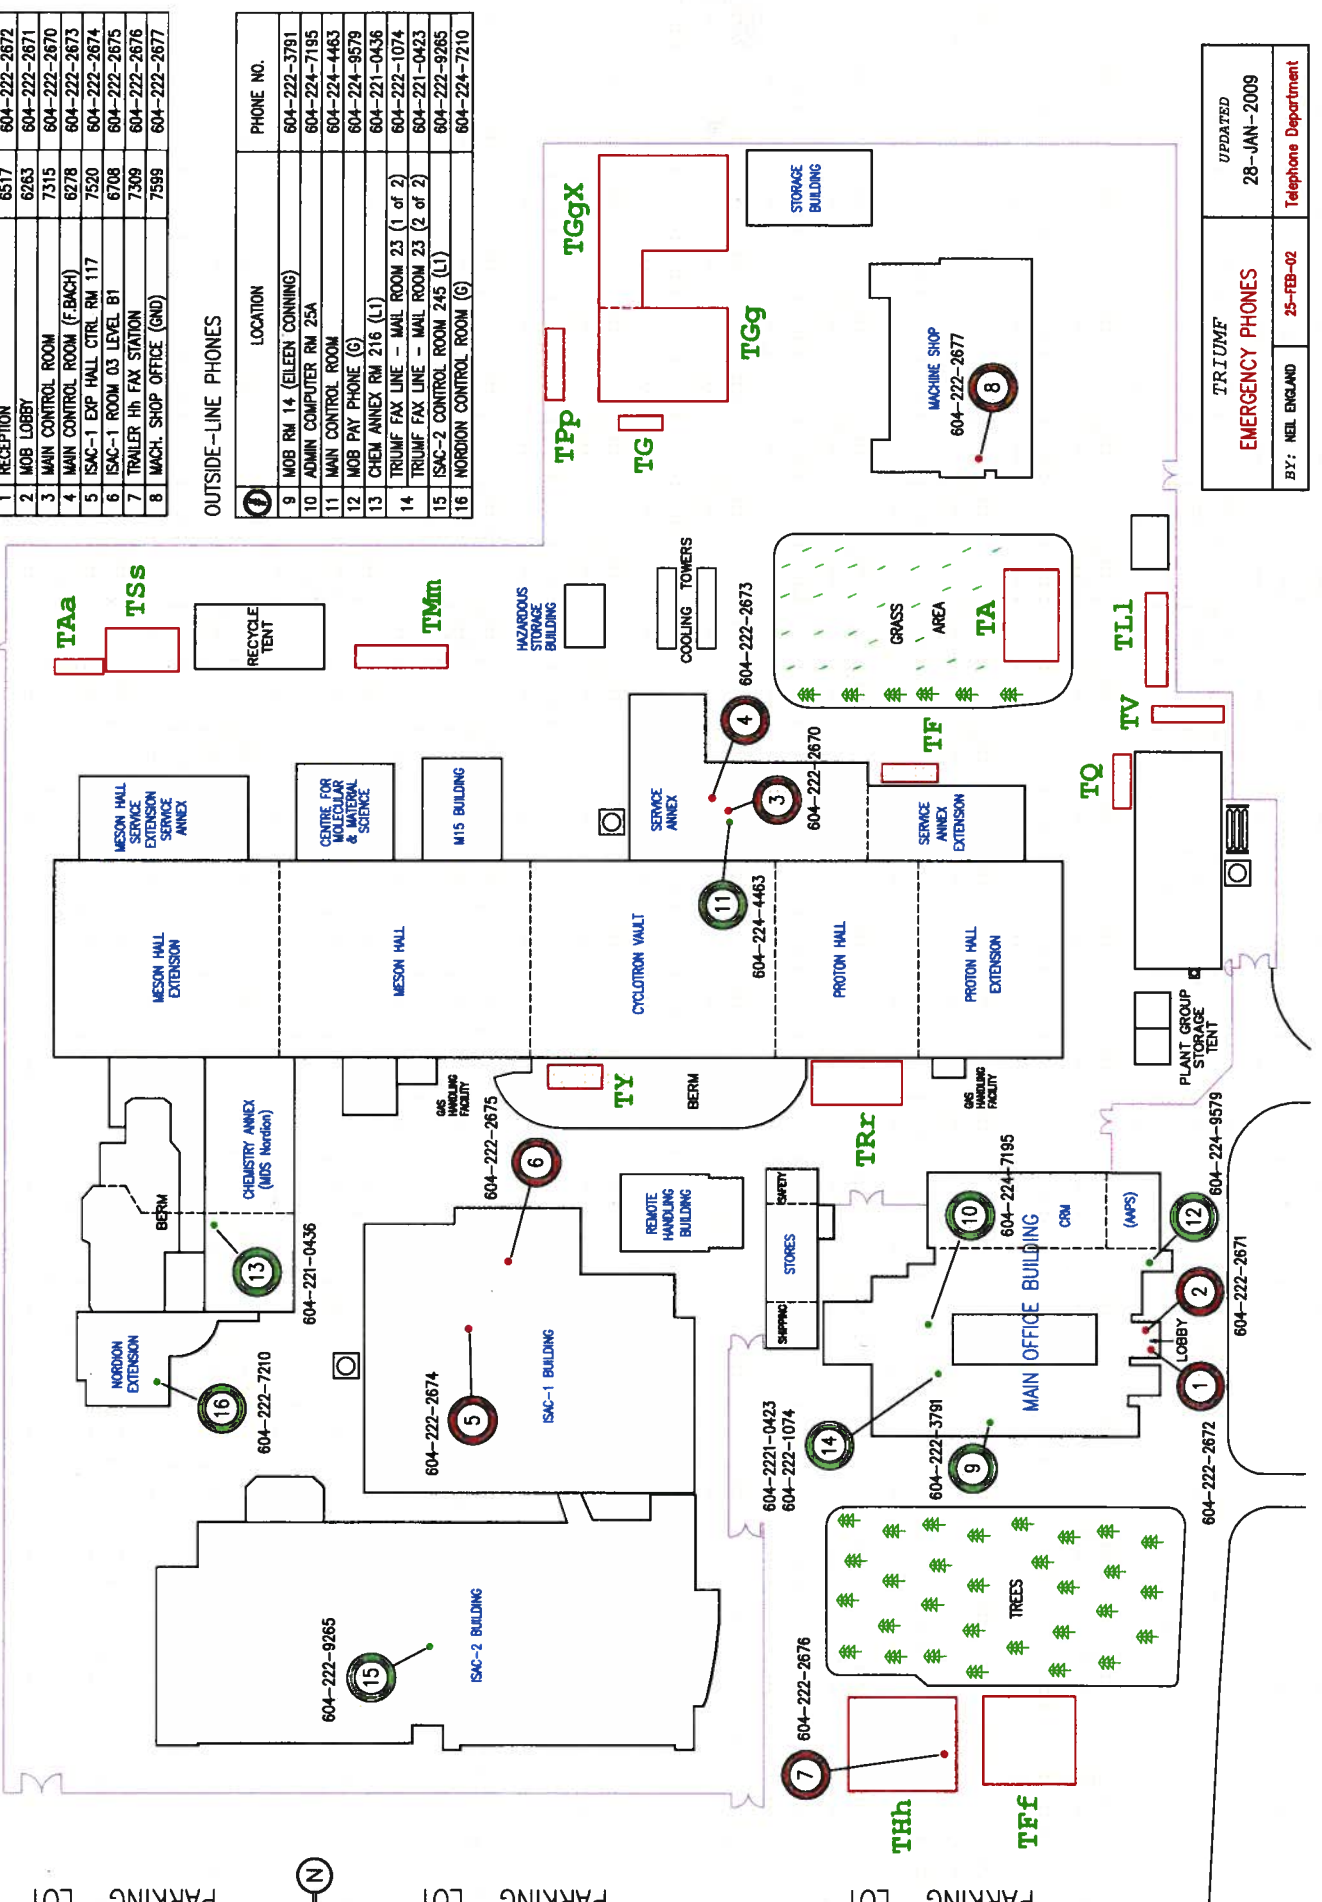

# EMERGENCY & OUTSIDE-LINE TELEPHONE LOCATIONS

IN THE EVENT OF A POWER FAILURE TO THE PHONE SYSTEM, THE RED-CIRCLED LOCATIONS BELOW INDICATE TELEPHONES FOR WHICH LOCALS WILL BE AUTOMATICALLY SWITCHED OVER TO DIRECT OUTSIDE LINES. THESE PHONES CAN BE CALLED DIRECTLY BY DIALLING THE NUMBER INDICATED BESIDE THE CIRCLE.

IN ADDITION, THE GREEN-CIRCLED PHONES ARE THOSE WHICH ARE ALREADY CONNECTED DIRECTLY TO TELLS, BYPASSING THE TELEPHONE SWITCH.

## EMERGENCY PHONES

LOCAL	LOCATION	PHONE NO.
1	RECEPTION	604-222-2672
2	MOB LOBBY	604-222-2671
3	MAIN CONTROL ROOM	7315
4	MAIN CONTROL ROOM (F.BACH)	604-222-2670
5	ISAC-1 EXP HALL CTRL RM 117	604-222-2673
6	ISAC-1 ROOM 03 LEVEL B1	7520
7	TRAILER Hb FAX STATION	6708
8	MACH. SHOP OFFICE (GND)	7309
		604-222-2676
		604-222-2677

## OUTSIDE-LINE PHONES

LOCATION	PHONE NO.
9 MOB RM 14 (EILEEN CONNING)	604-222-3791
10 ADMIN COMPUTER RM 25A	604-224-7195
11 MAIN CONTROL ROOM	604-224-4463
12 MOB PAY PHONE (G)	604-224-9579
13 CHEM ANNEX RM 216 (L1)	604-221-0436
TRUIMF FAX LINE - MAIL ROOM 23 (1 of 2)	604-222-1074
TRUIMF FAX LINE - MAIL ROOM 23 (2 of 2)	604-221-0423
15 ISAC-2 CONTROL ROOM 245 (L1)	604-222-9265
16 NORDON CONTROL ROOM (G)	604-224-7210